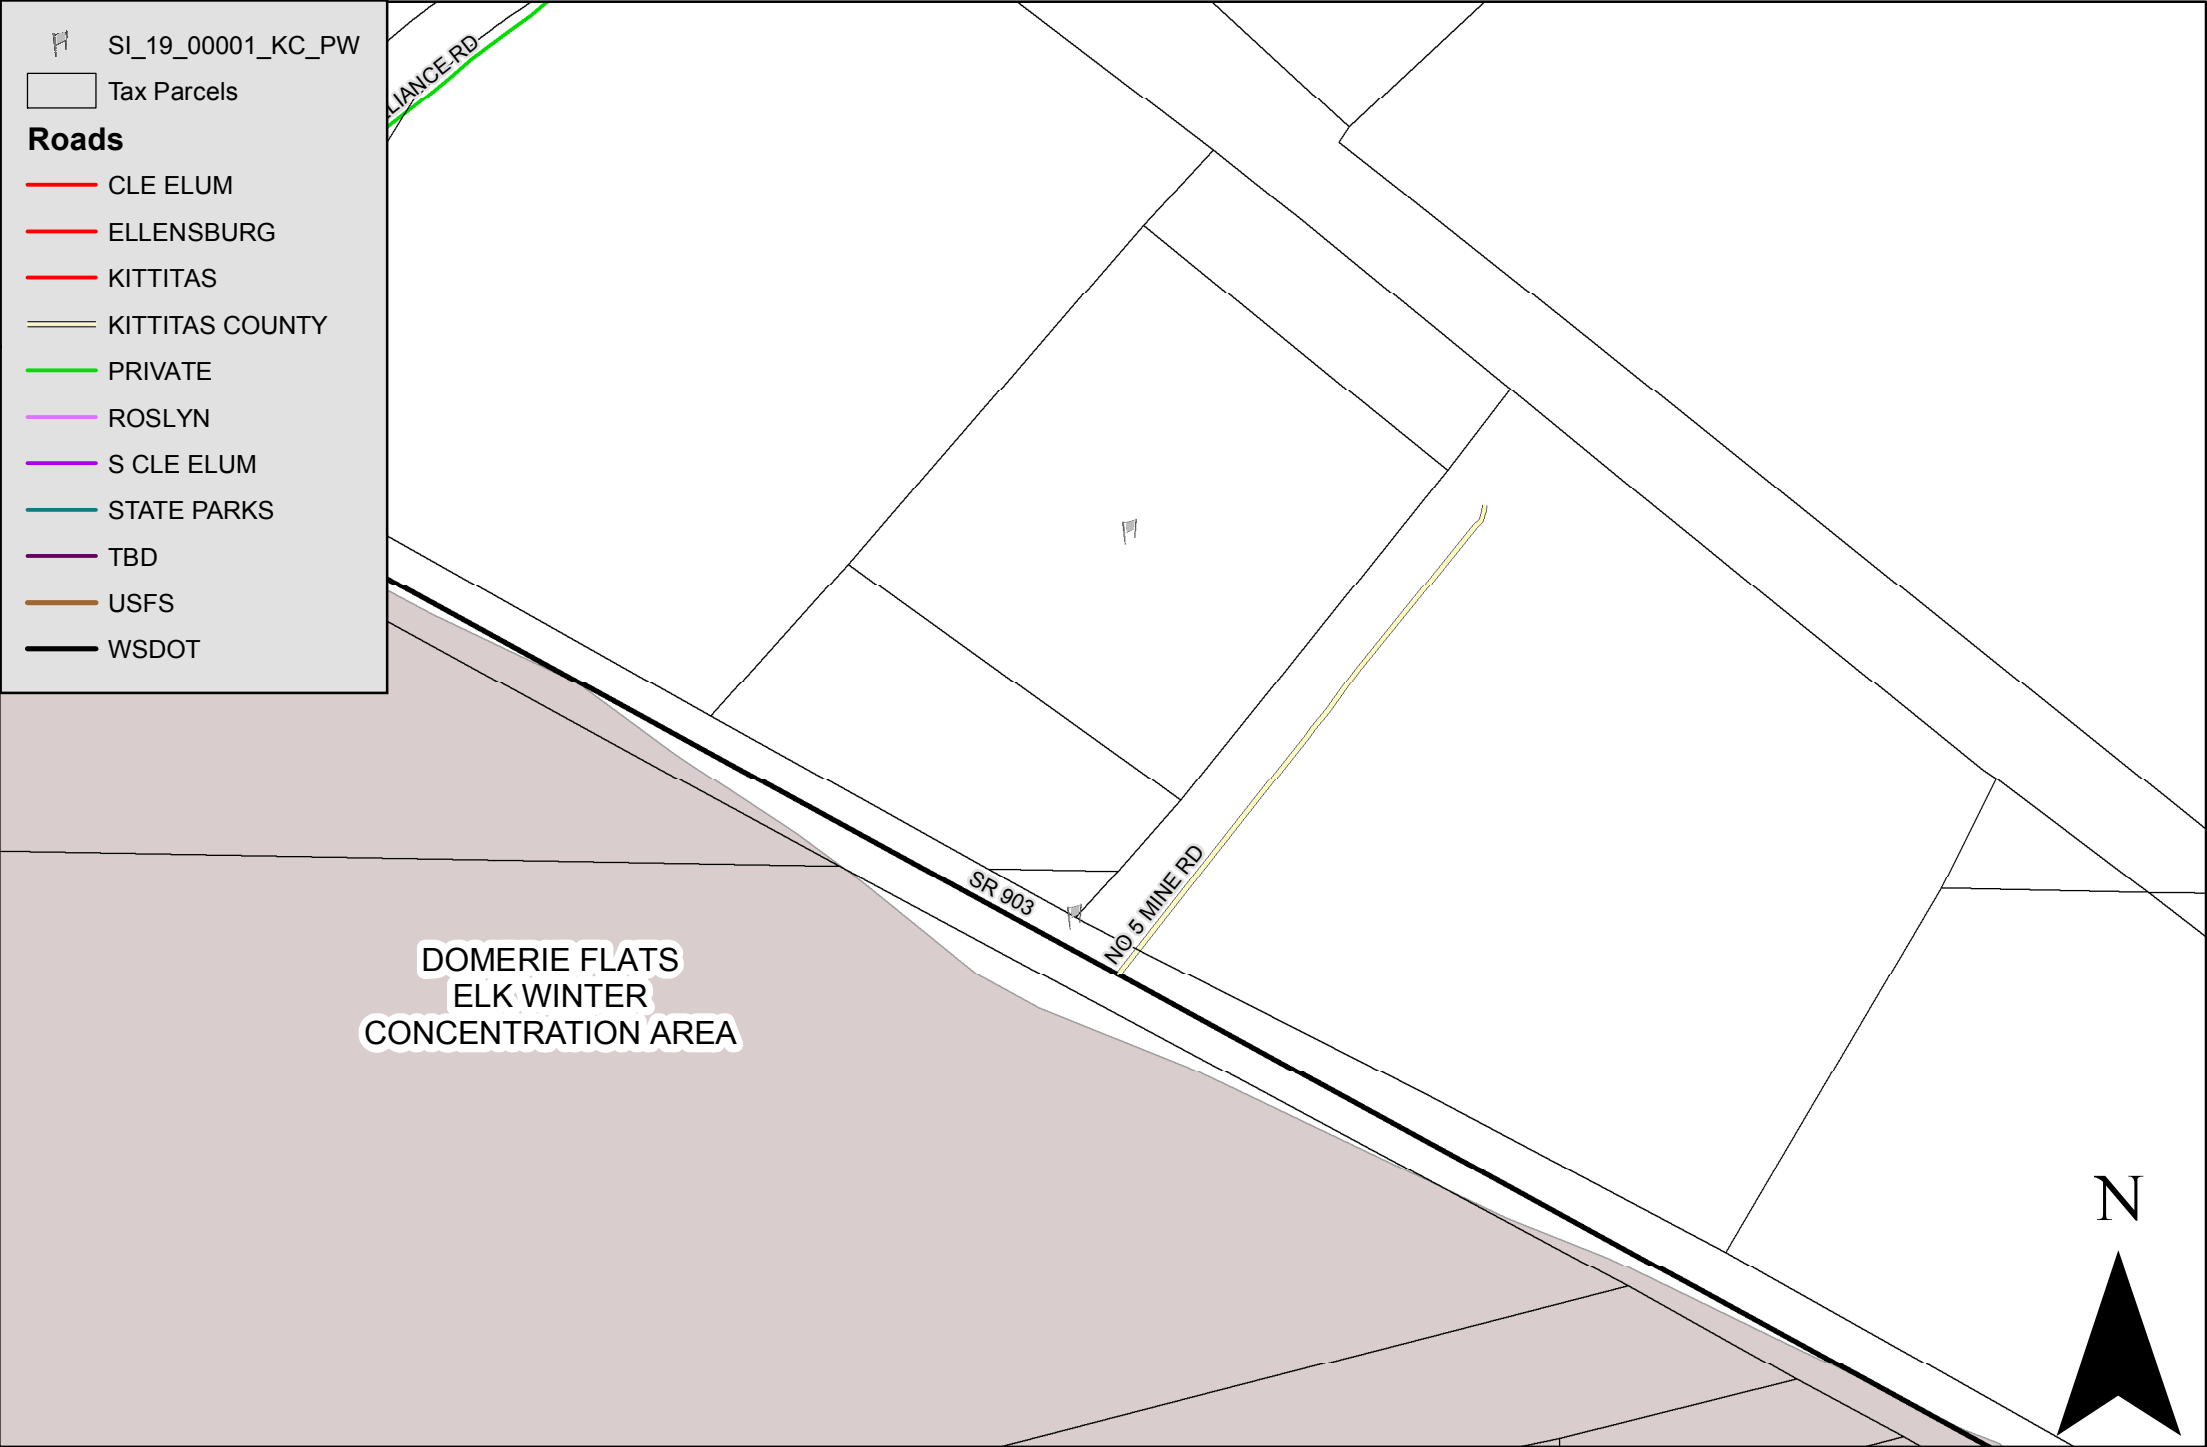

# KC PW Sign

SI\_19\_00001\_KC\_PW

Tax Parcels

**Roads**

- CLE ELUM
- ELLENSBURG
- KITTITAS
- KITTITAS COUNTY
- PRIVATE
- ROSLYN
- S CLE ELUM
- STATE PARKS
- TBD
- USFS
- WSDOT

DOMERIE FLATS  
ELK WINTER  
CONCENTRATION AREA

SR 903

NO 5 MINE RD

ALANCE RD

N

1:2,500

Priority Habitat Species